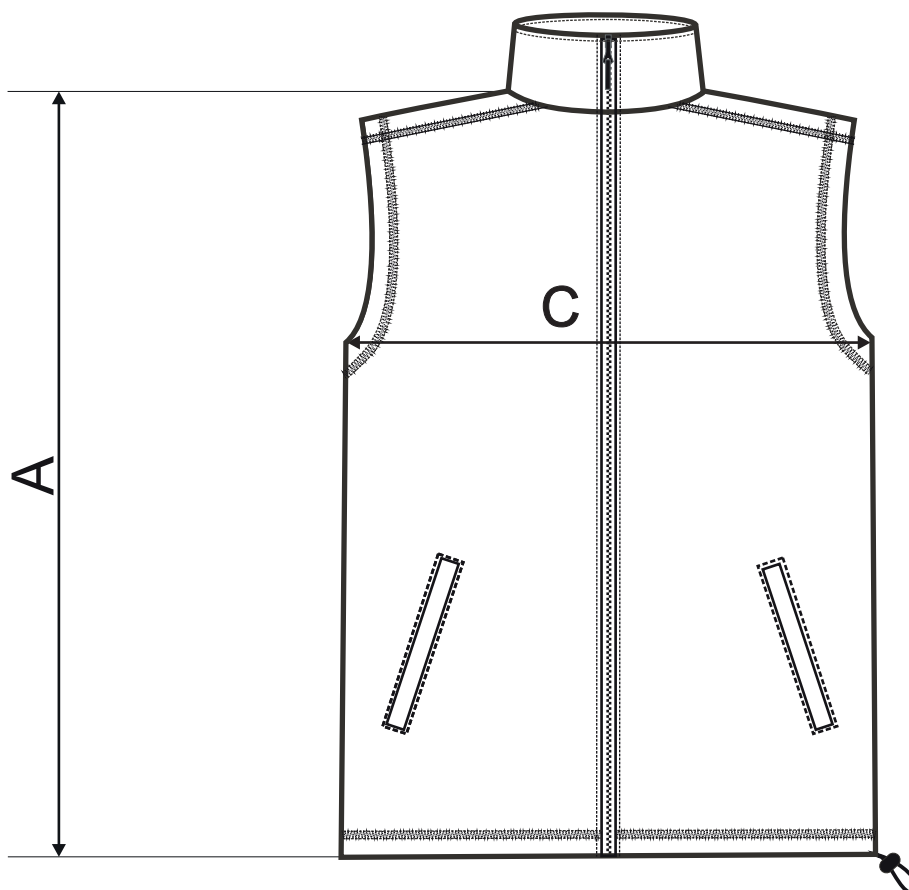

▶ JACKET 501

♂ Fleece

NEW

size [cm]	S	M	L	XL	2XL	3XL	4XL
A	69	71	73	75	77	79	81
C	52	56	60	64	69	75	81
H	65,5	66,5	67,5	68,5	69,5	70,5	71,5

ORIGINAL

size [cm]	S				2XL	3XL	4XL
A	69				77	80	83
C	56				64	67	70
H	63				71	73	75

All size specifications listed are in cm. Accepted tolerance of up to +/- 5%.

STANDARD
100
PG020 140670
OETI

▶ NEXT 518

♂ Fleece

size [cm]	XS	S	M	L	XL	2XL	3XL	4XL
A	63,5	65,5	67,5	69,5	71,5	73,5	75,5	77,5
C	44	48	52	56	60	65	71	77

All size specifications listed are in cm. Accepted tolerance of up to +/- 5%.

STANDARD
100
PG020 140670
OETI