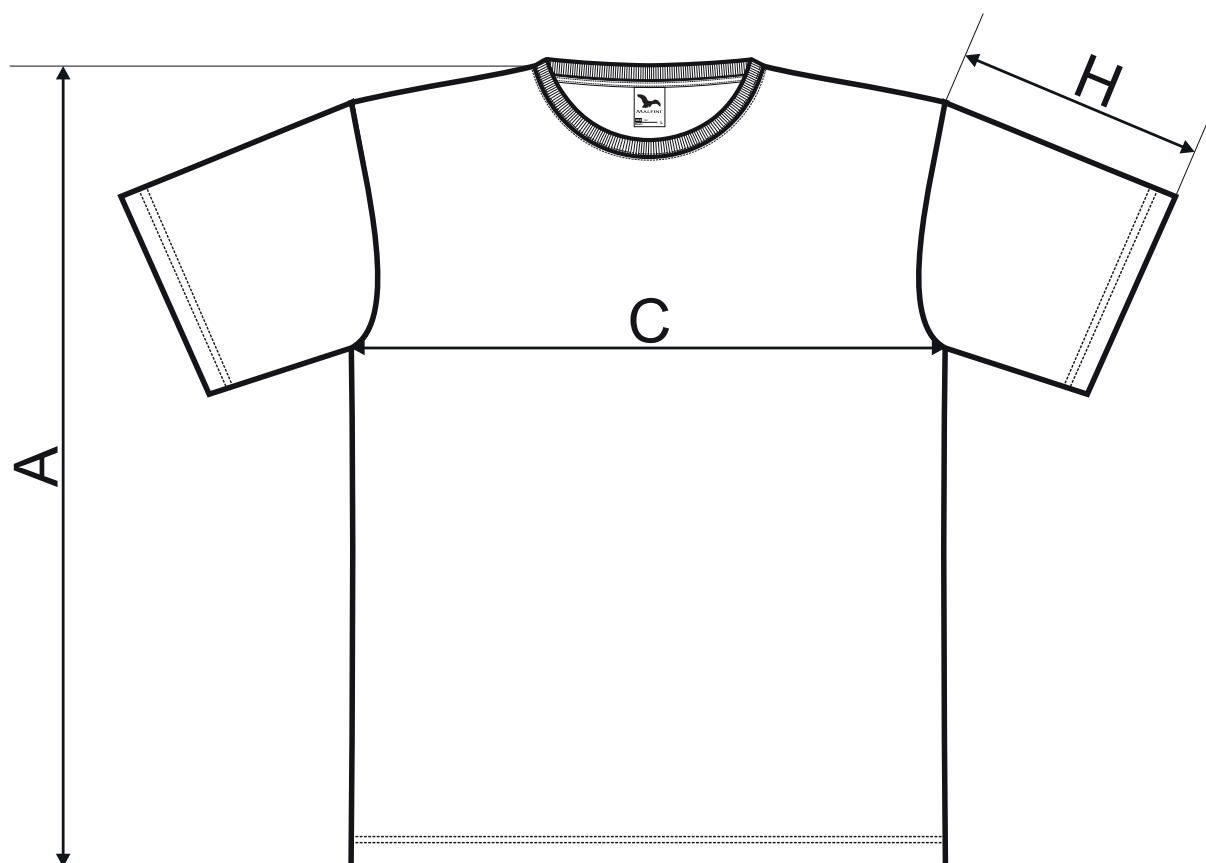

129 Basic ♂

SIZE SPECIFICATION [cm]

size	XS	S	M	L	XL	2XL	3XL	4XL	5XL
A	68	70	72	74	76	78	81	84	87
C	43	47	51	55	59	64	70	76	82
H	18,5	19,5	20,5	21,5	22,5	23,5	24,5	25,5	26,5

All size specifications listed are in cm. Accepted tolerance of up to $\pm 5\%$.

▶ JACKET 501

♂ Fleece

NEW

size [cm]	S	M	L	XL	2XL	3XL	4XL
A	69	71	73	75	77	79	81
C	52	56	60	64	69	75	81
H	65,5	66,5	67,5	68,5	69,5	70,5	71,5

ORIGINAL

size [cm]	S				2XL	3XL	4XL
A	69				77	80	83
C	56				64	67	70
H	63				71	73	75

All size specifications listed are in cm. Accepted tolerance of up to +/- 5%.

STANDARD
100
PG020 140670
OETI

▶ NEXT 518

♂ Fleece

size [cm]	XS	S	M	L	XL	2XL	3XL	4XL
A	63,5	65,5	67,5	69,5	71,5	73,5	75,5	77,5
C	44	48	52	56	60	65	71	77

All size specifications listed are in cm. Accepted tolerance of up to +/- 5%.

STANDARD
100
PG020 140670
OETI