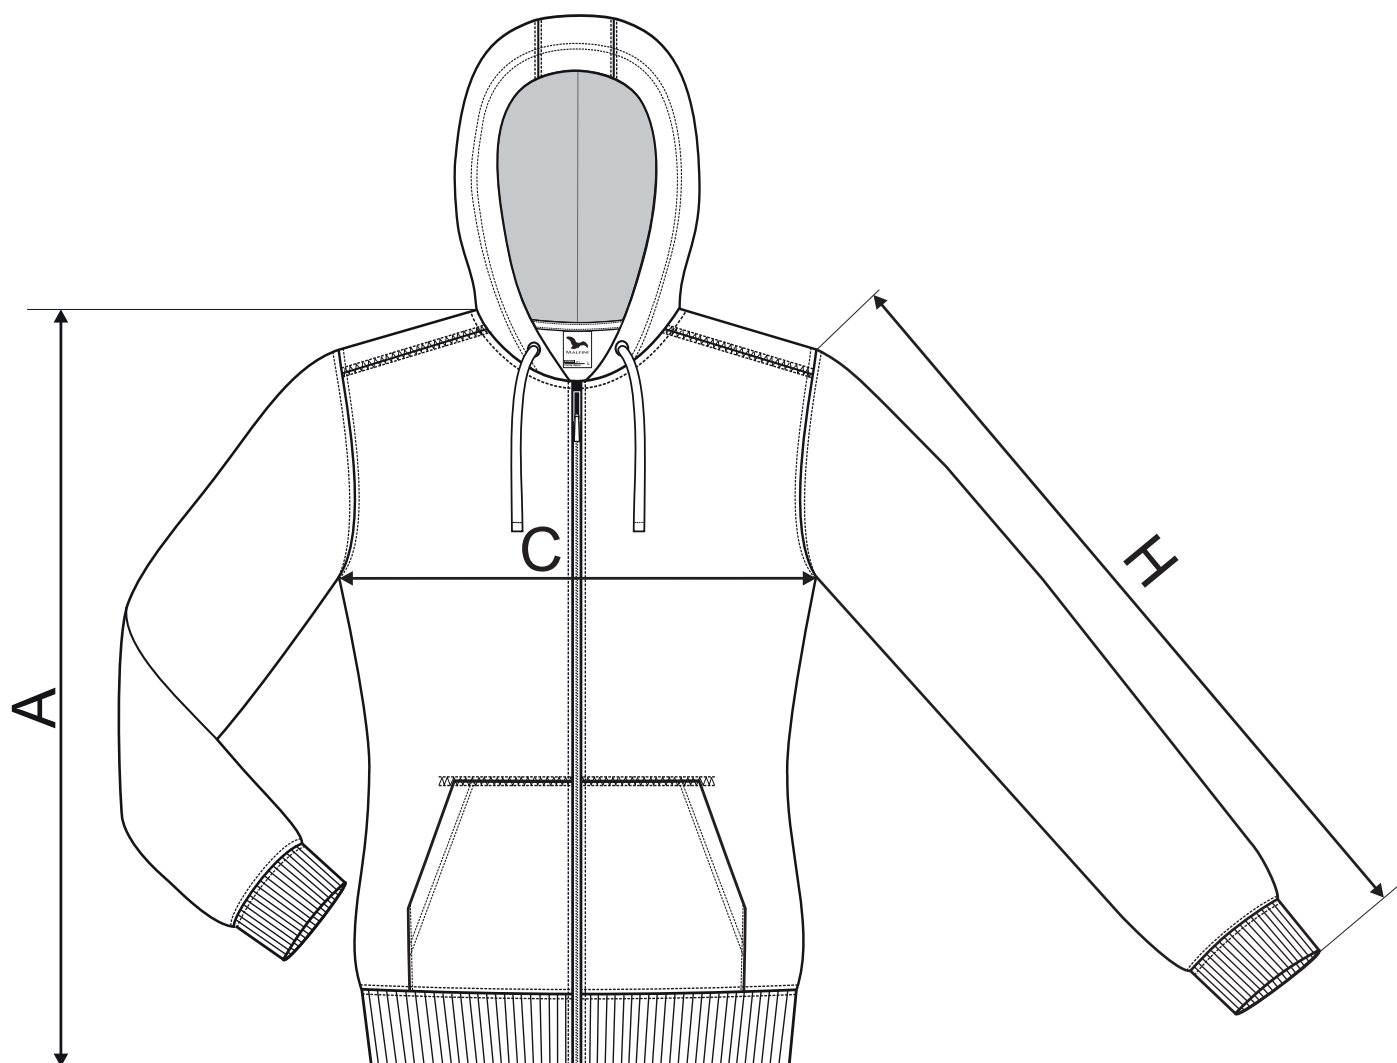

411 Trendy Zipper ♀

SIZE SPECIFICATION [cm]

size	XS	S	M	L	XL	2XL
A	64	65	67	69	72	75
C	44	48	52	56	61	67
H	61	62	63	64	66	67

All size specifications listed are in cm. Accepted tolerance of up to ± 5%.

STANDARD
100
PG020 153249
OETI